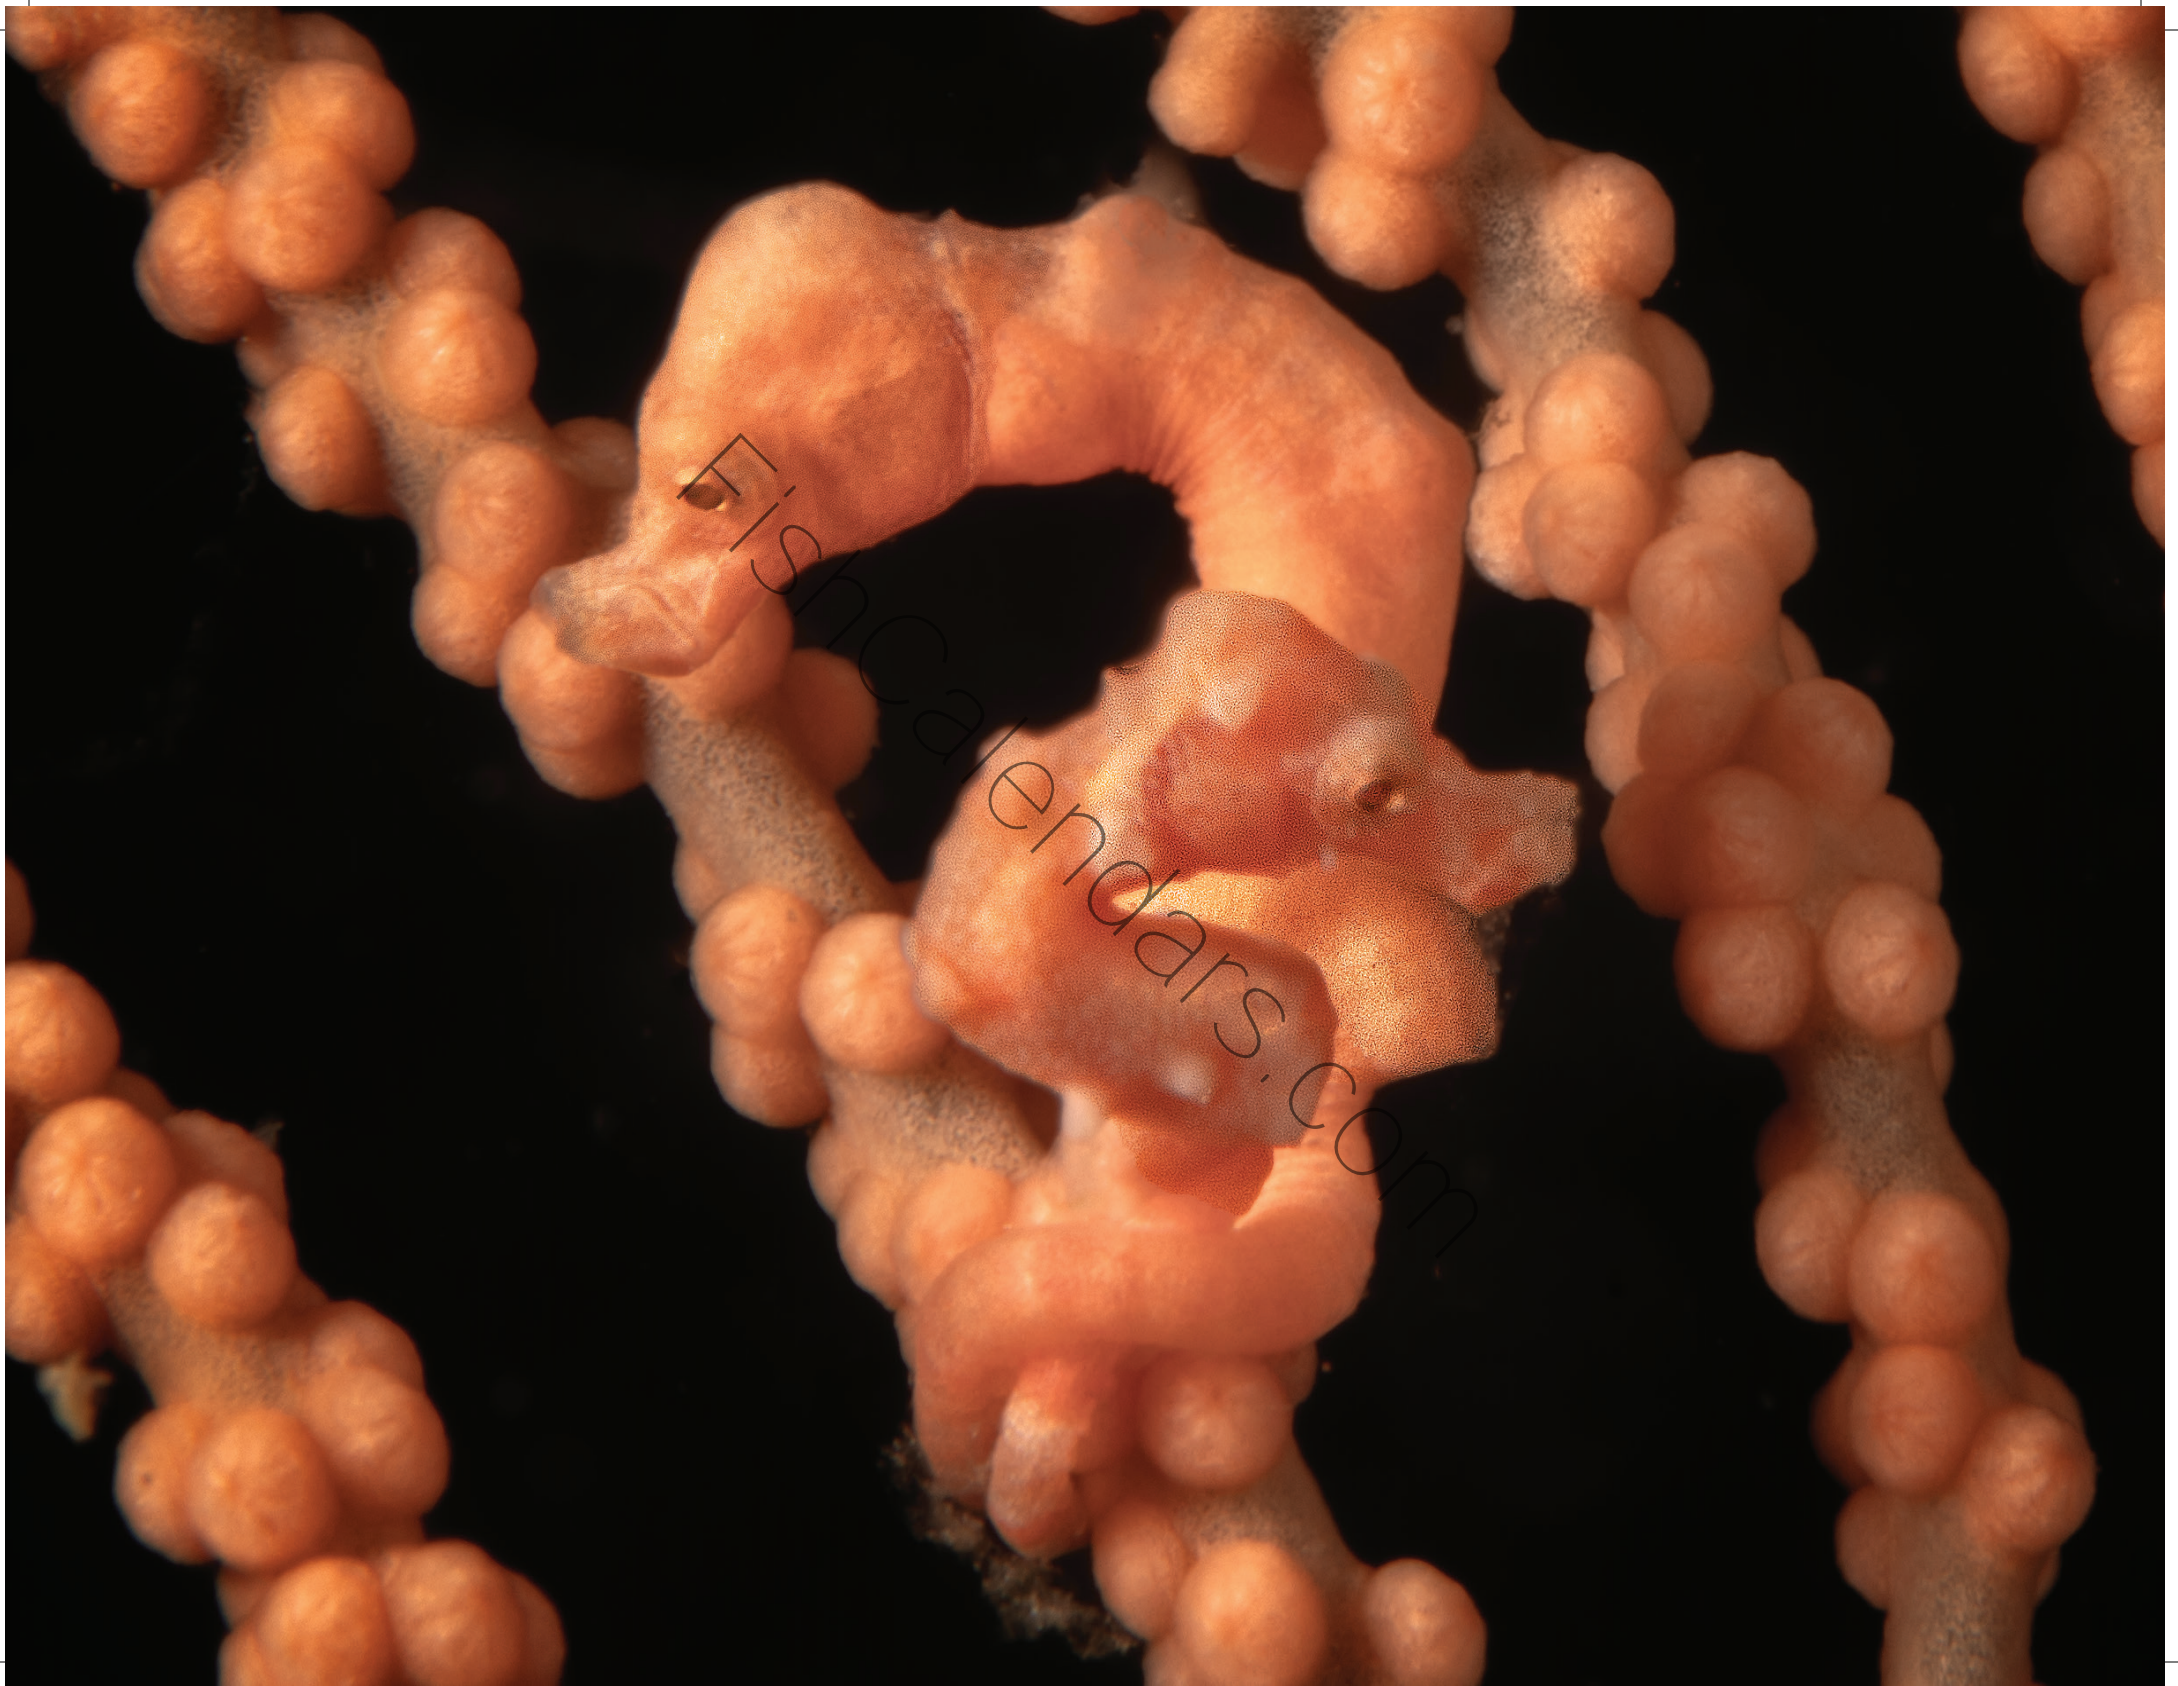

MAY 2024

Denise Pygmy Seahorses

Sun	Mon	Tue	Wed	Thu	Fri	Sat
			1	2	3	4
5	6	7	8	9	10	11
12	13	14	15	16	17	18
Mother's Day						
19	20	21	22	23	24	25
26	27	28	29	30	31	
	Memorial Day					

April '24						
S	M	T	W	T	F	S
	1	2	3	4	5	6
7	8	9	10	11	12	13
14	15	16	17	18	19	20
21	22	23	24	25	26	27
28	29	30				

June '24						
S	M	T	W	T	F	S
						1
2	3	4	5	6	7	8
9	10	11	12	13	14	15
16	17	18	19	20	21	22
23/30	24	25	26	27	28	29

Denise Gygmy Seahorses

My guess is they're just buddies

Romblon Is., Philippines

Length=1/4 inch