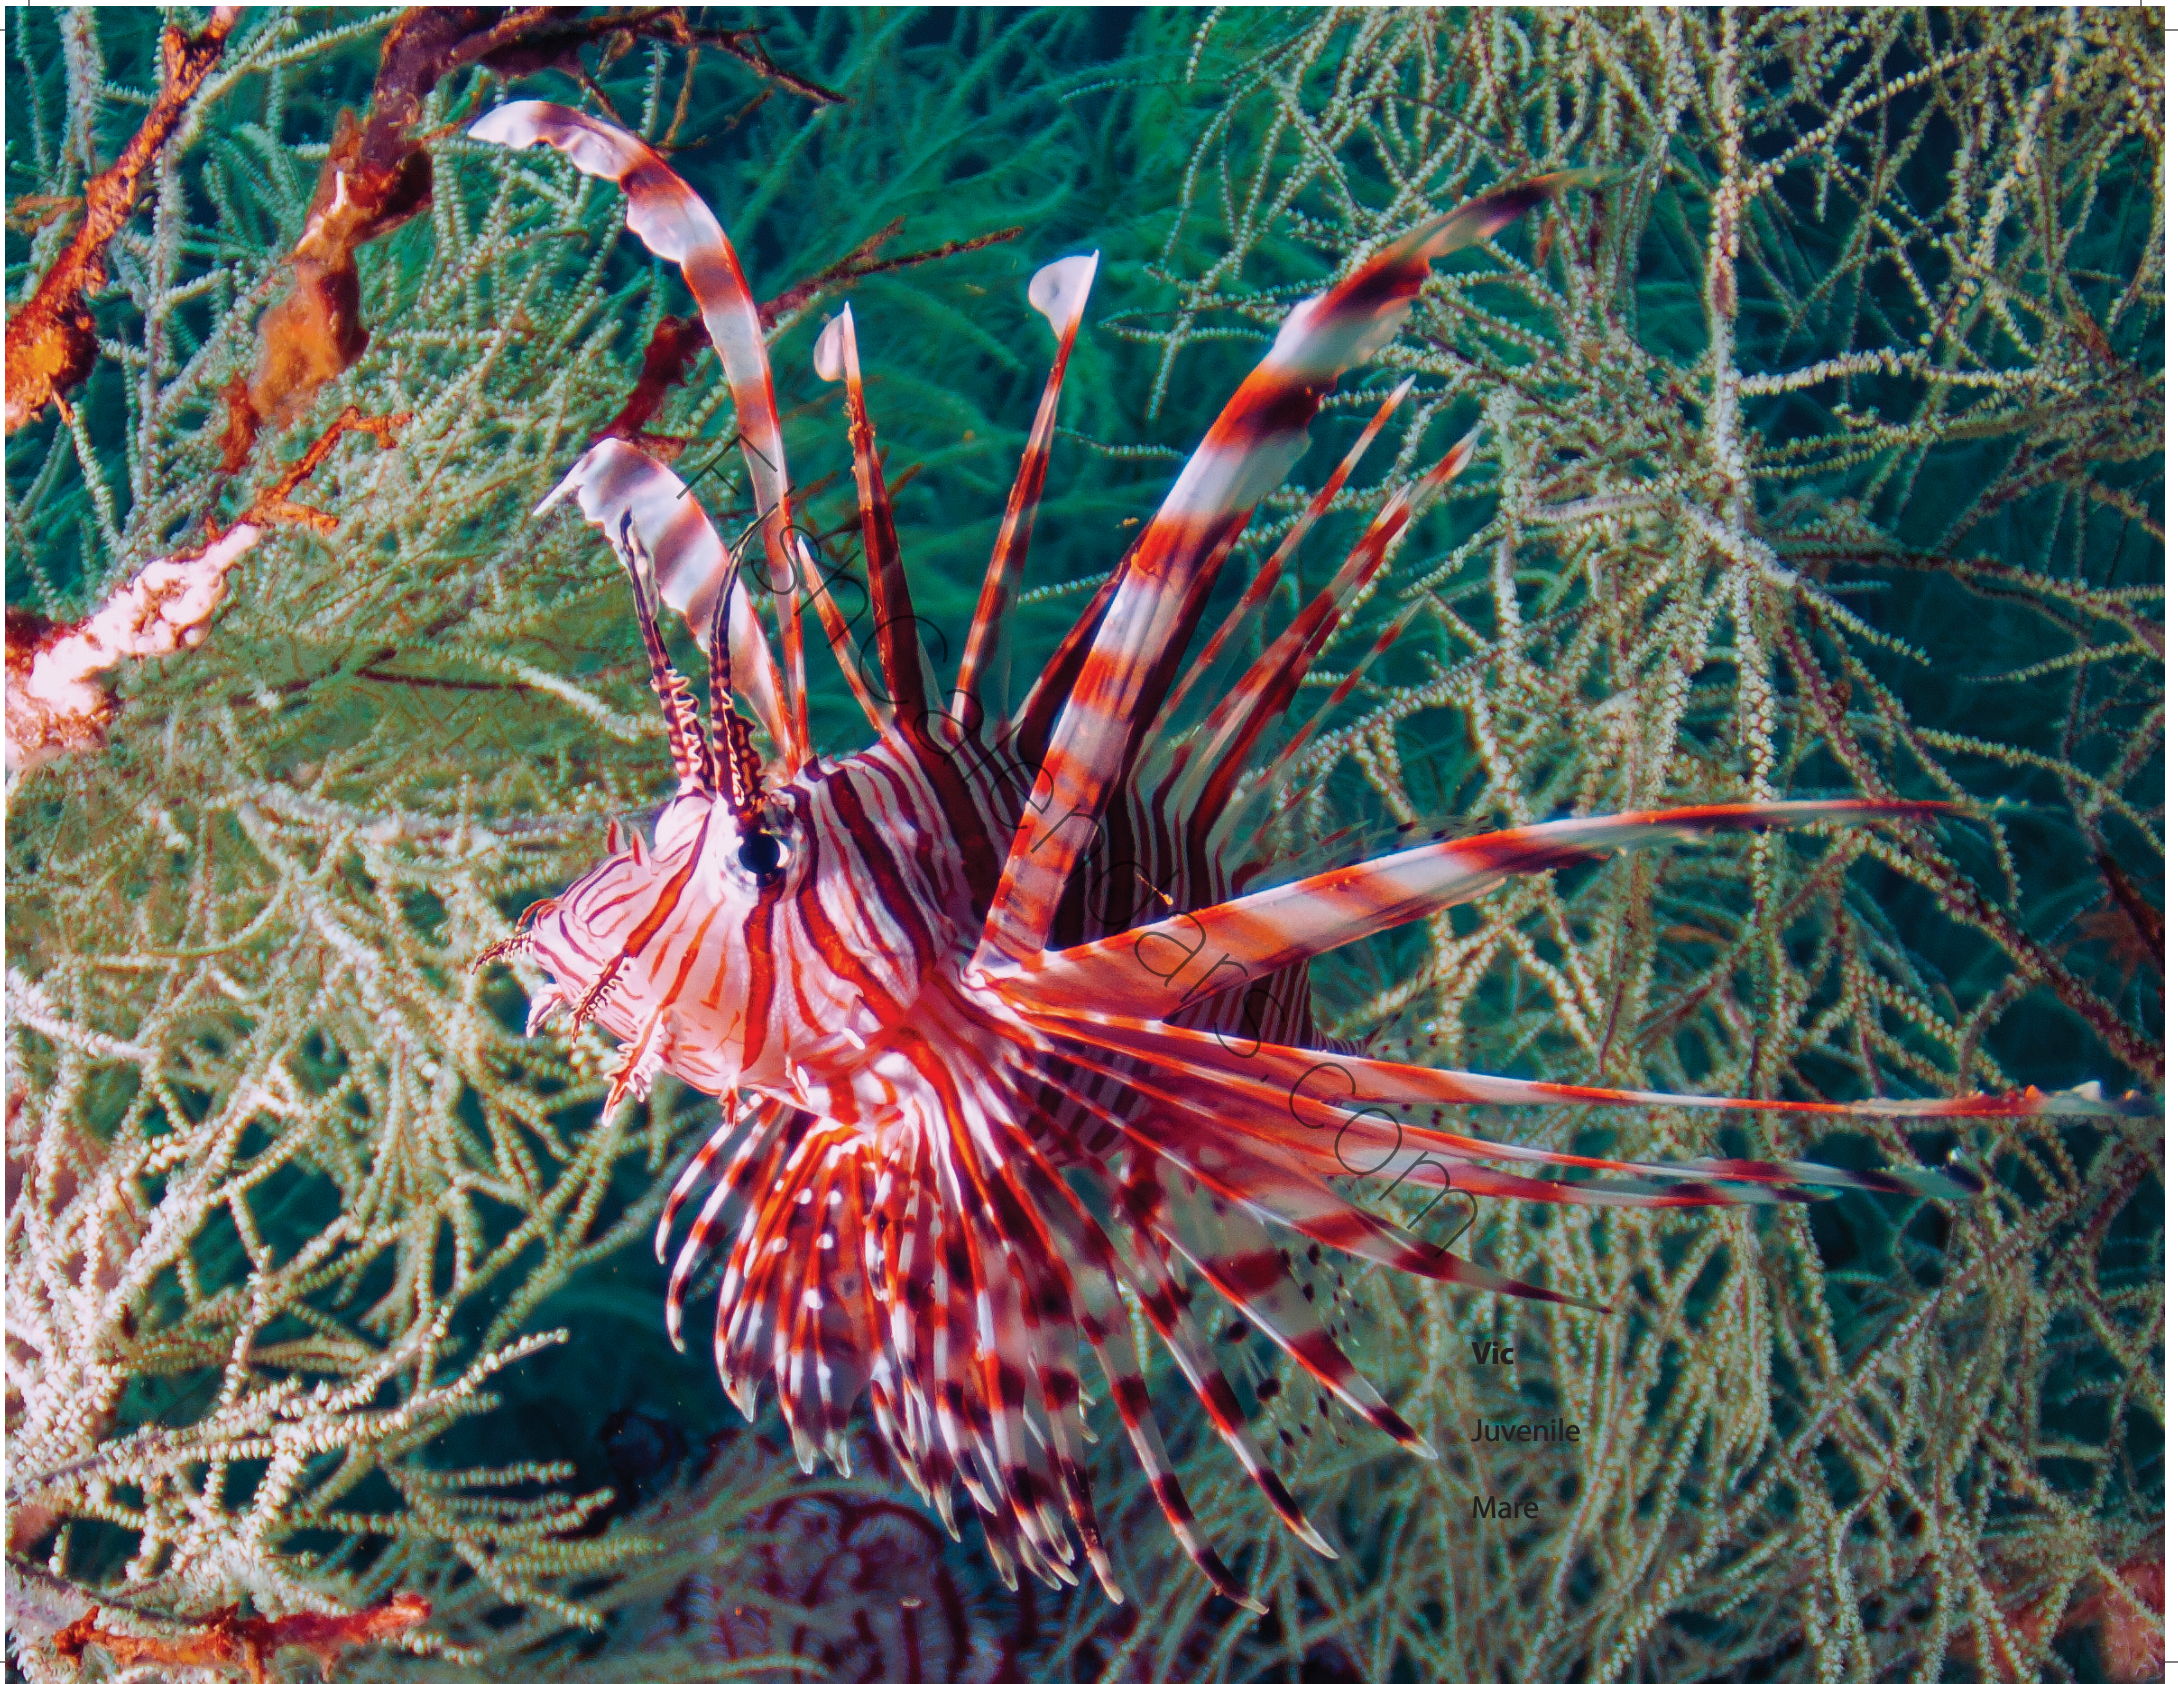

Bumphead Wrasse

They eat coral by breaking-off with forehead

Tulamben, Bali, Indonesia

Length= 4 feet

Vic

Juvenile

Mare

JULY 2024