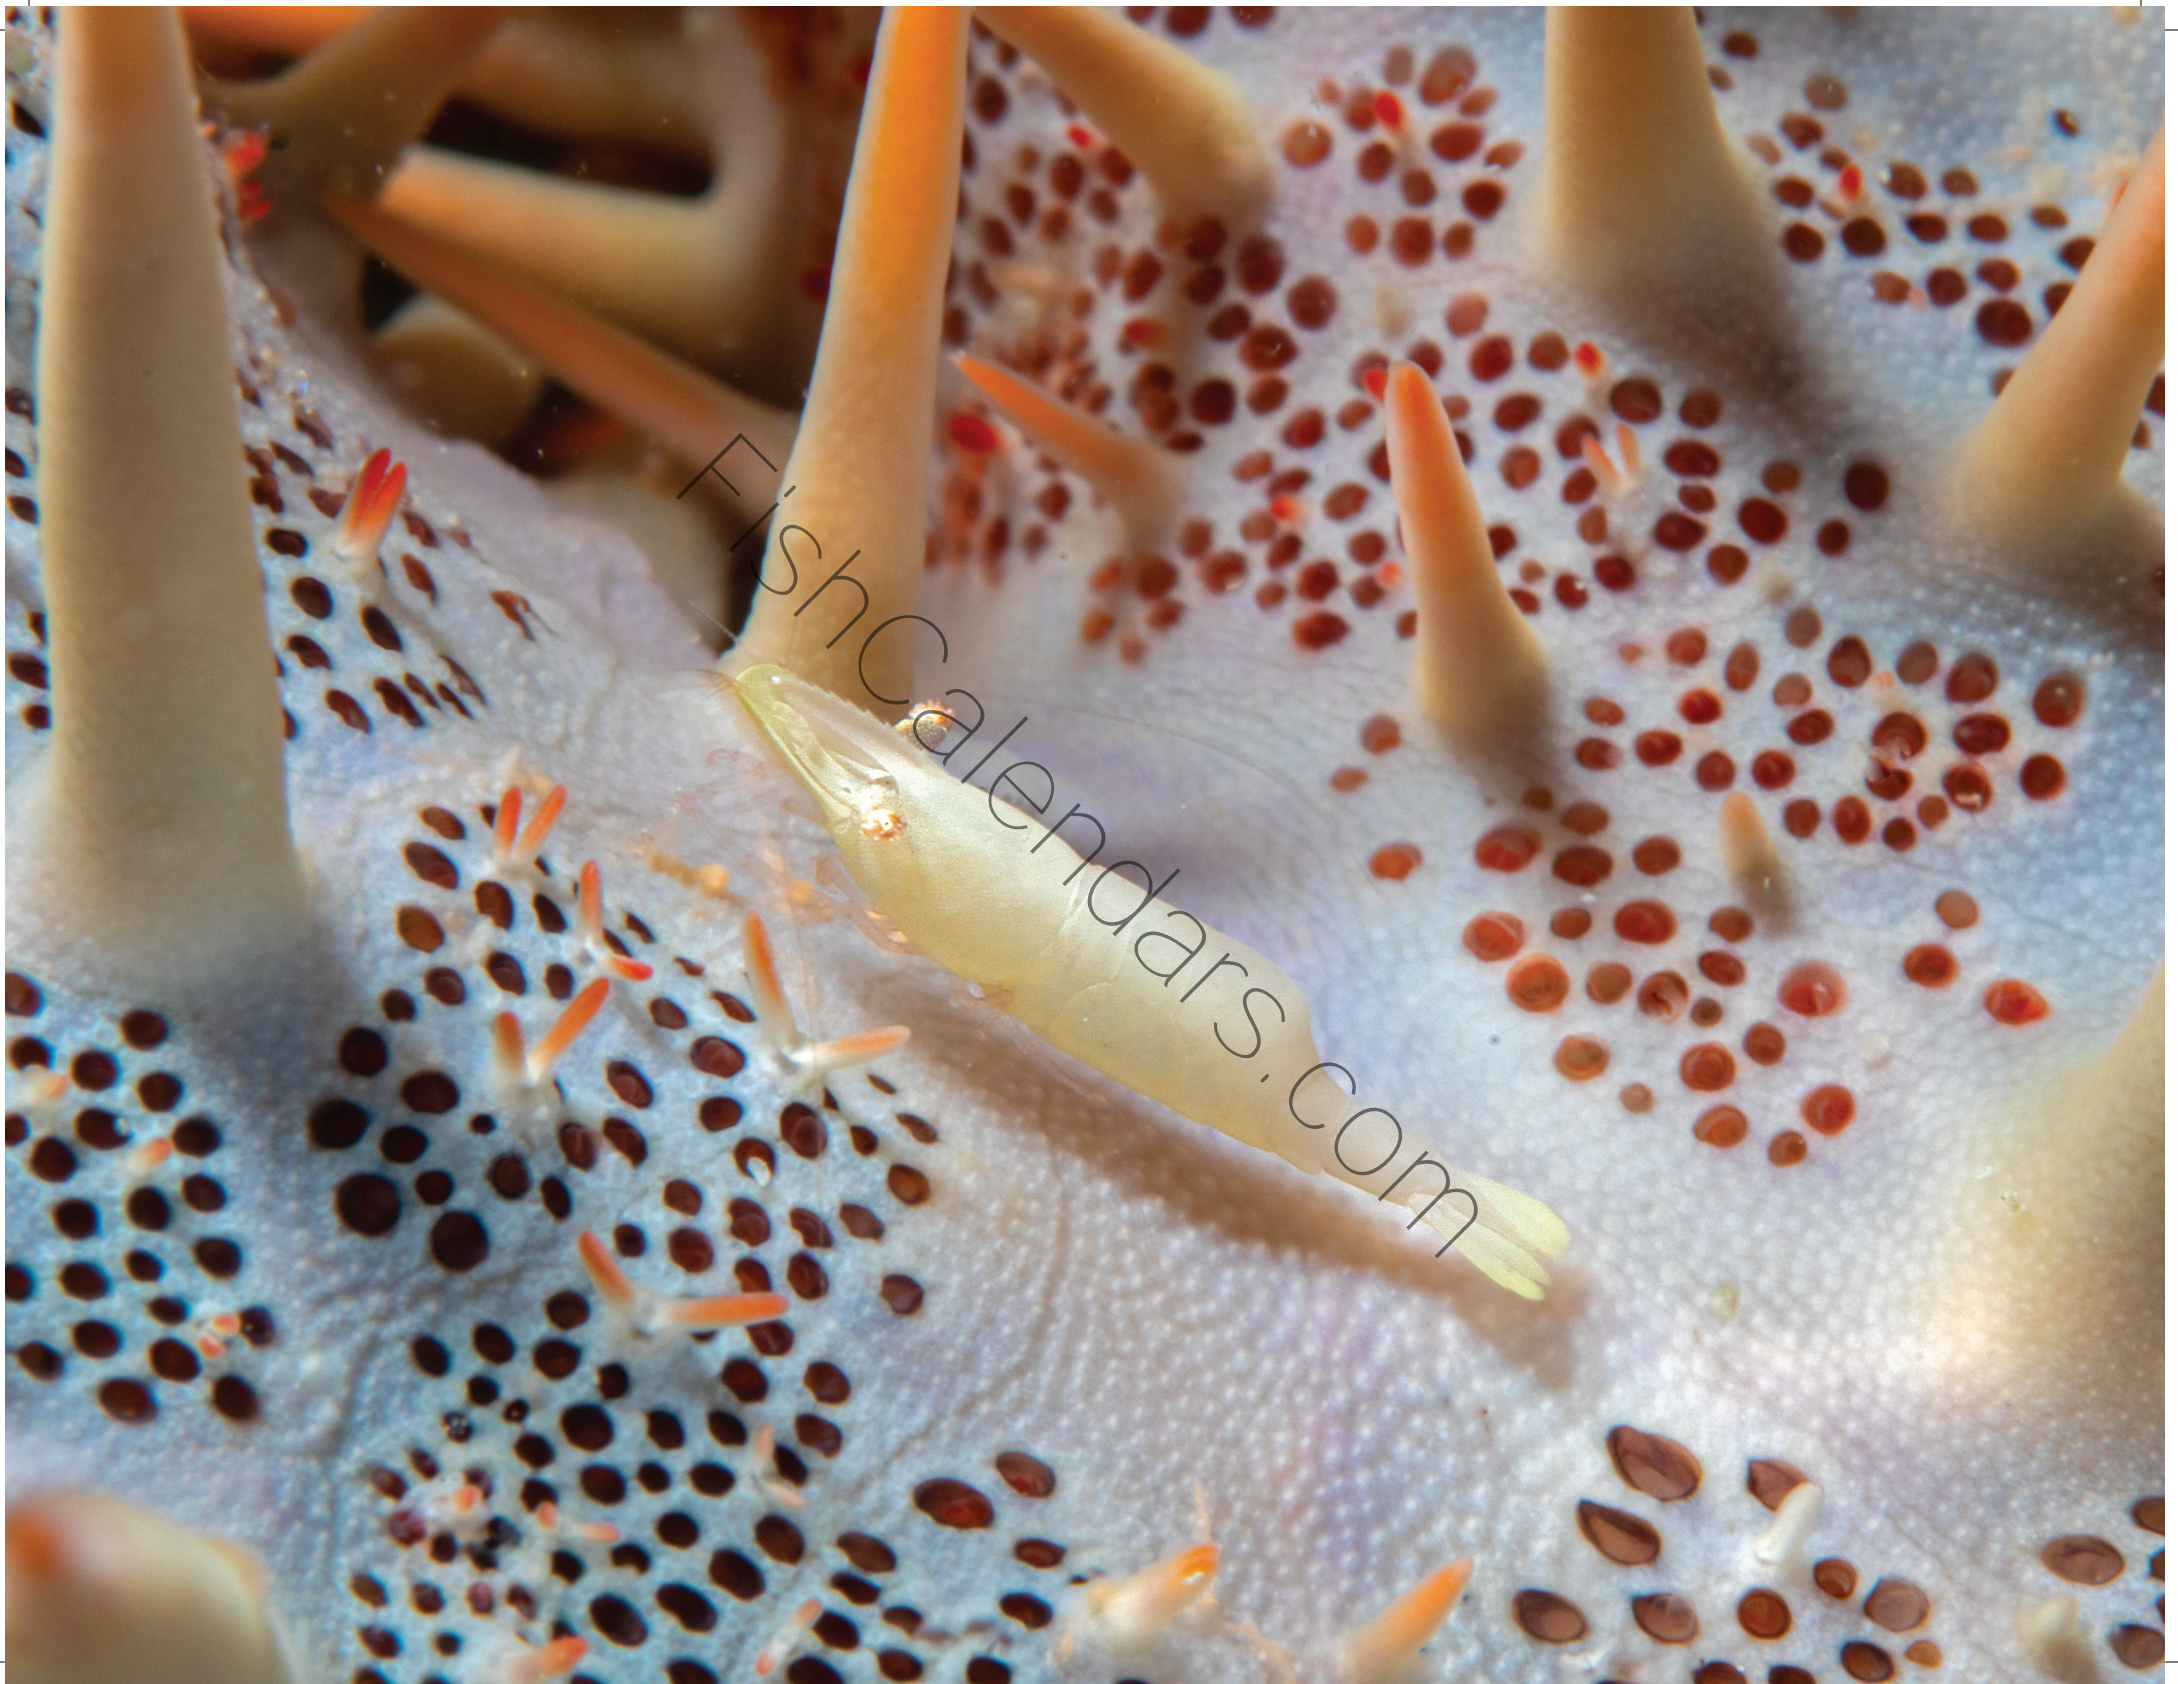

FishCalendars.com

AUGUST 2024

Commensal Shrimp on Starfish

Sun	Mon	Tue	Wed	Thu	Fri	Sat
				1	2	3
4	5	6	7	8	9	10
11	12	13	14	15	16	17
18	19	20	21	22	23	24
25	26	27	28	29	30	31

July '24						
S	M	T	W	T	F	S
	1	2	3	4	5	6
7	8	9	10	11	12	13
14	15	16	17	18	19	20
21	22	23	24	25	26	27
28	29	30	31			

September '24						
S	M	T	W	T	F	S
1	2	3	4	5	6	7
8	9	10	11	12	13	14
15	16	17	18	19	20	21
22	23	24	25	26	27	28
29	30					

Commensal Shrimp riding on Starfish

These shrimp scavenge off starfish's meals

Romblon Is., Philippines

Length= 1/2 inch